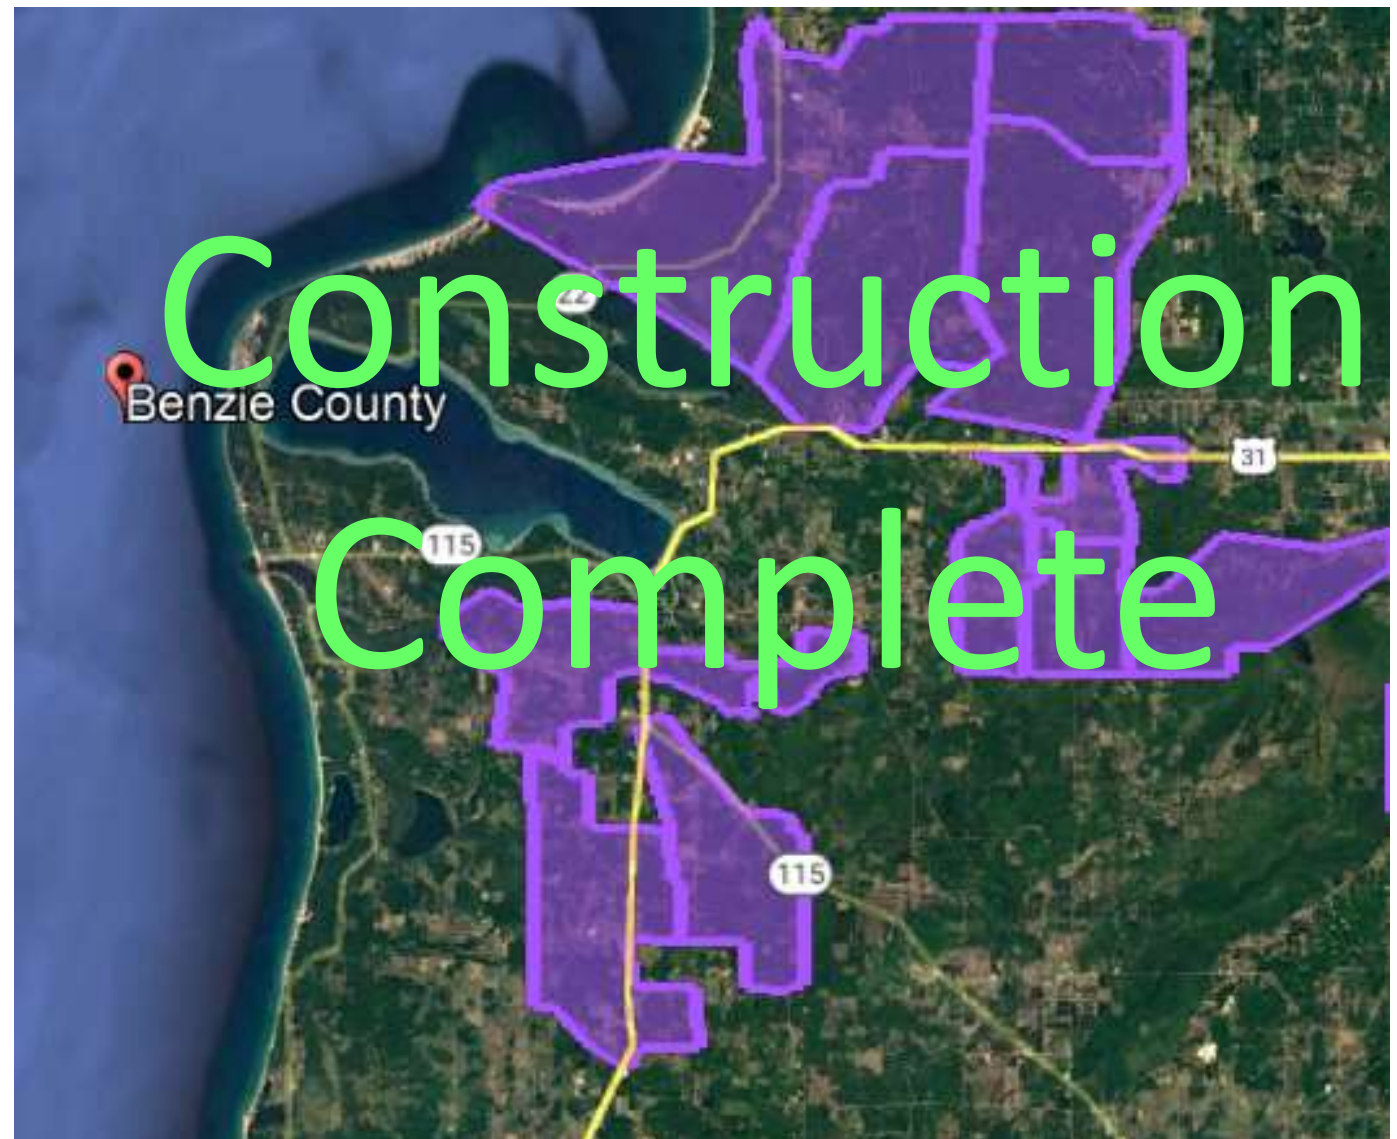

Charter Spectrum RDOF in Benzie Co, MI

Locations won	1,335
Assigned support (10 years)	$1.19M
Estimated Charter investment	$4.8M