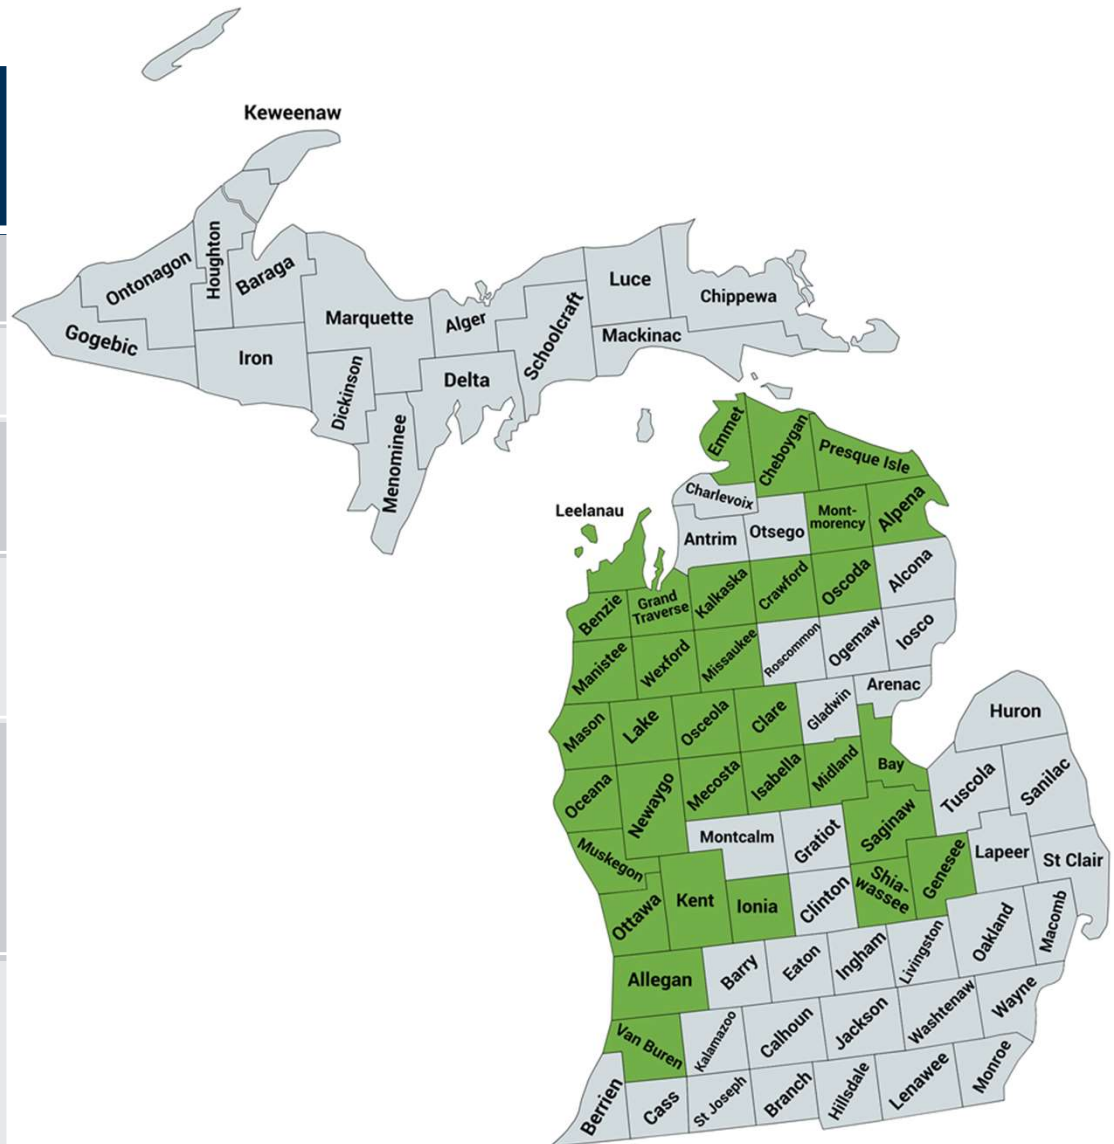

# Investing in Michigan's Broadband Future

Marilyn Passmore  
Director, State Government Affairs

Charter  
COMMUNICATIONS

Current network 800,000+ miles

Charter RDOF adding 115,000 miles of network

■ Current Footprint  
■ Rural Digital Opportunity Fund Census Blocks Won

# NETWORK TECHNOLOGY & SPEEDS

- Charter's RDOF build will be **FTTH** at speeds of up to **1 gig down, 500 Mbps up**
- Spectrum Internet offers fast, reliable service with
  - **no modem fees**
  - **no contracts**
  - **no data caps**

↓ **1000**  
Mbps

↑ **500**  
Mbps

## Charter's RDOF-supported impact on Michigan

FCC RDOF Support	\$26.6M
Charter Investment	~ \$100M
# of MI Counties impacted	33
Charter's current MI network	30,000+ miles
Charter adding	3,000+ miles of fiber
# of MI addresses awarded to Charter via RDOF program	~35K