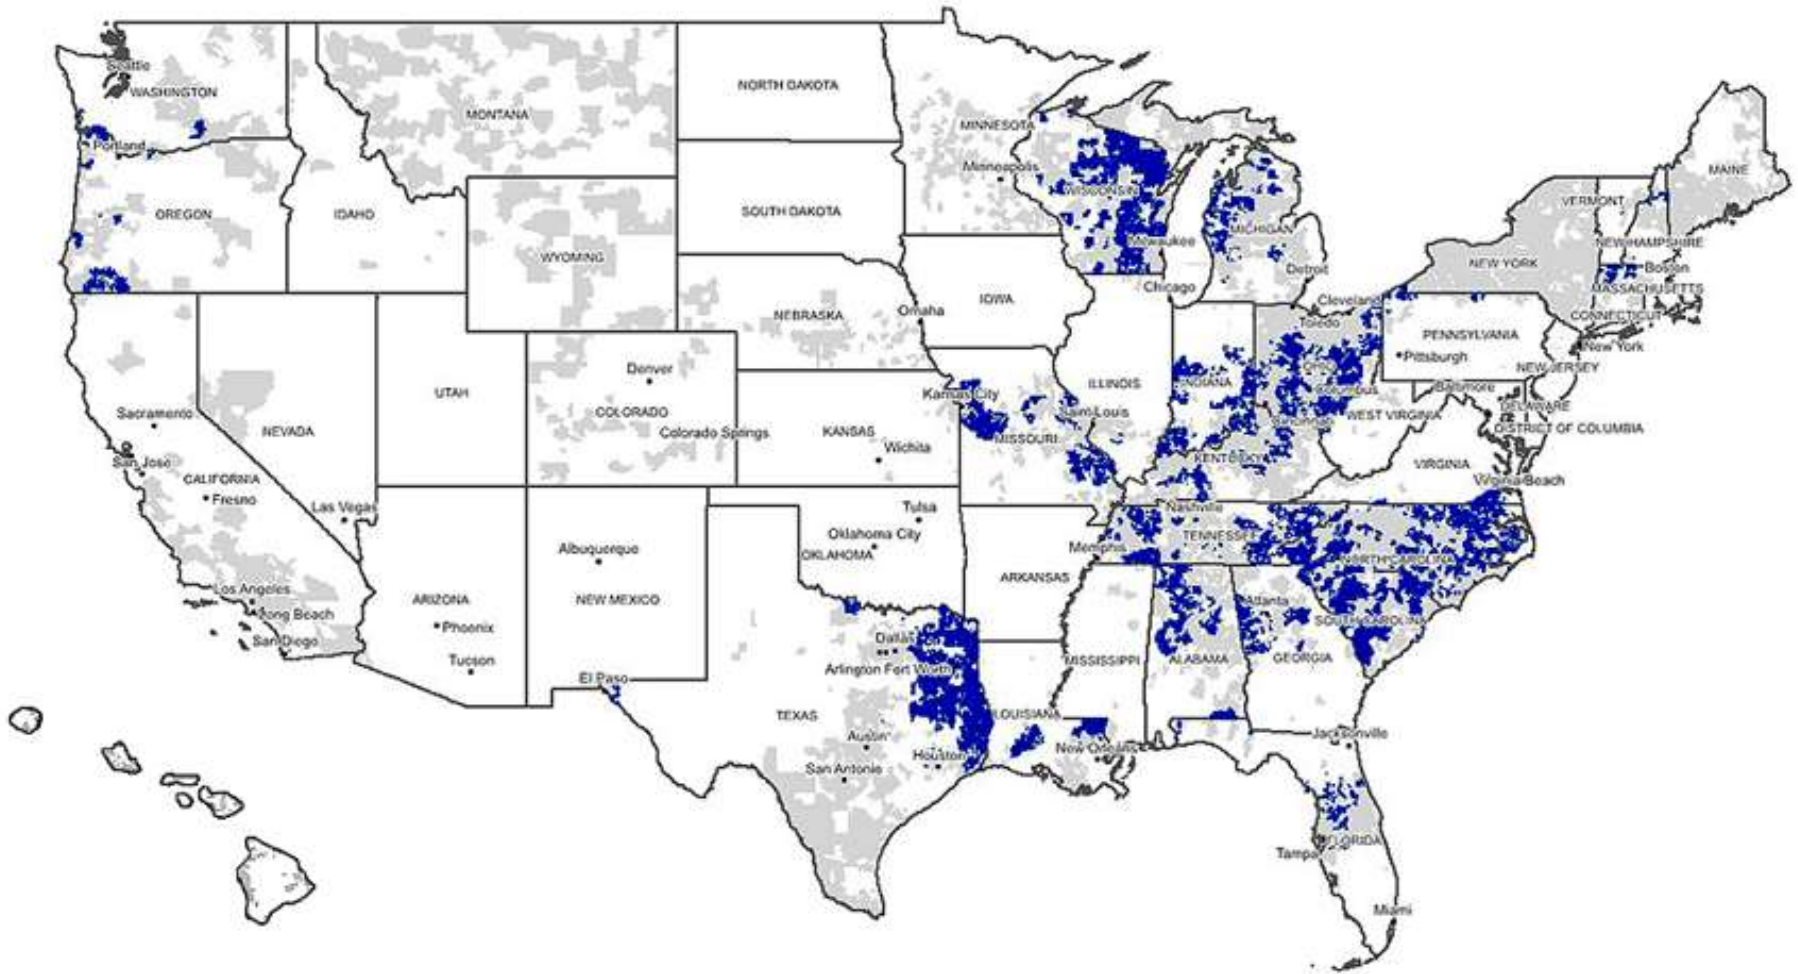

# Investing in Michigan's Broadband Future

Marilyn Passmore  
Director, State Government Affairs

Charter  
COMMUNICATIONS

Current network 800,000+ miles

Charter RDOF adding 115,000 miles of network

■ Current Footprint  
■ Rural Digital Opportunity Fund Census Blocks Won

## Charter's RDOF-supported impact on Michigan

FCC RDOF Support	\$26.6M
Charter Investment	~ \$100M
# of MI Counties impacted	33
Charter's current MI network	30,000+ miles
Charter adding	3,000+ miles of fiber
# of MI addresses awarded to Charter via RDOF program	~35K