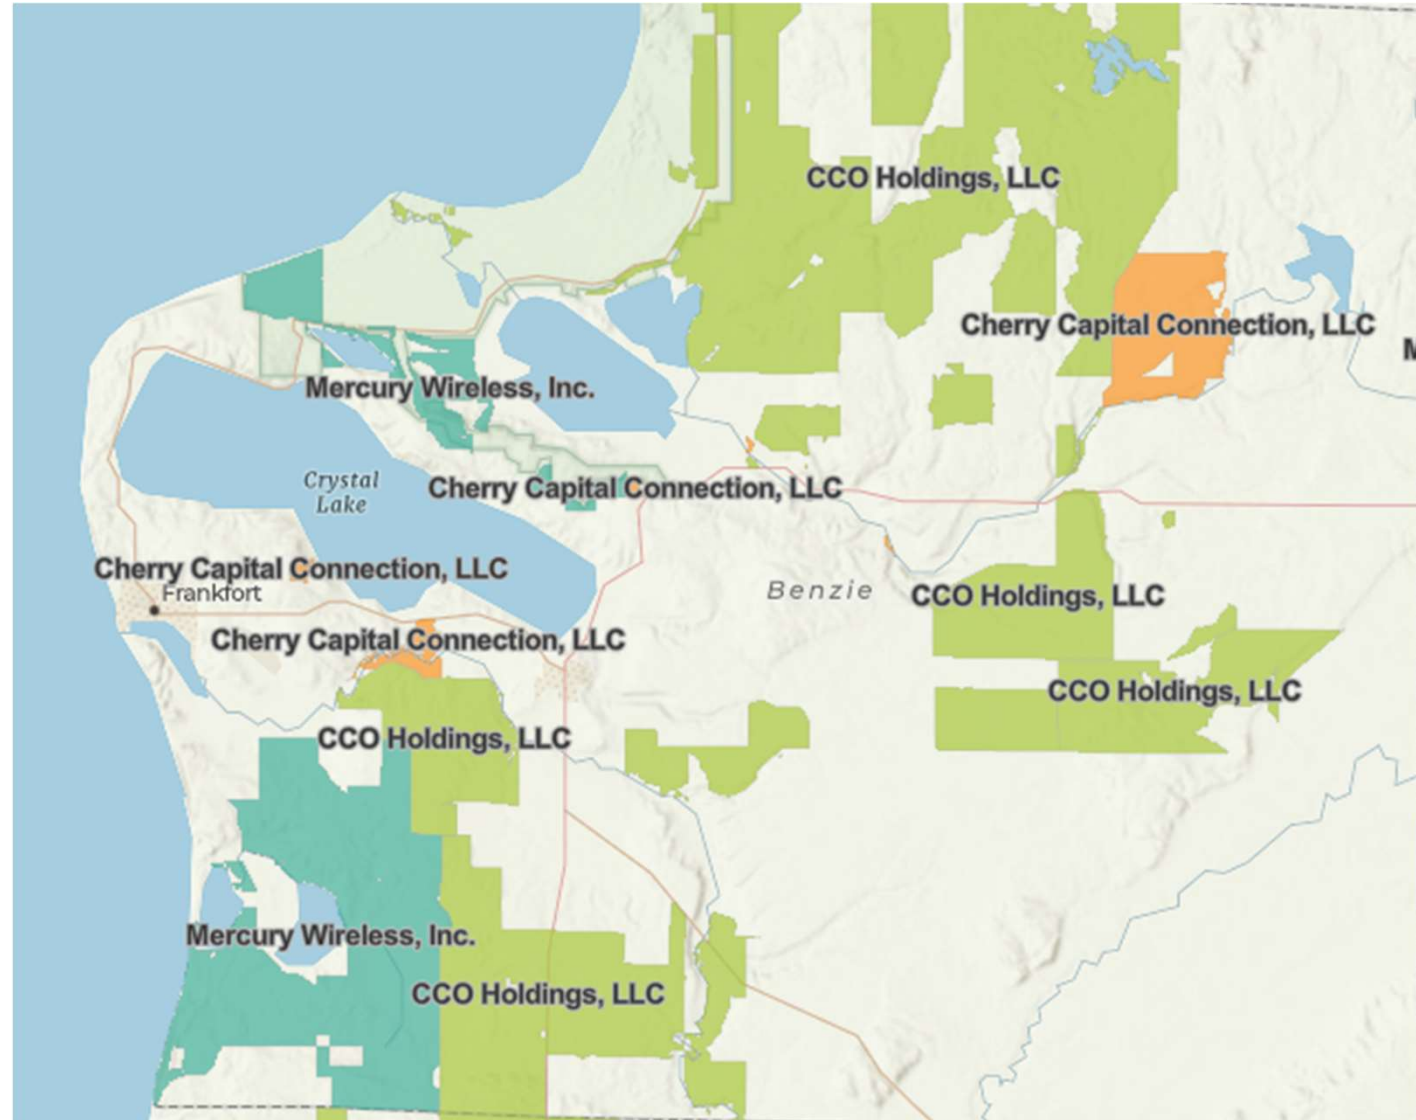

Charter RDOF in Benzie Co, MI

Locations Awarded	1,335
Assigned support (10 years)	$1.19M
Estimated Charter investment	$4.8M